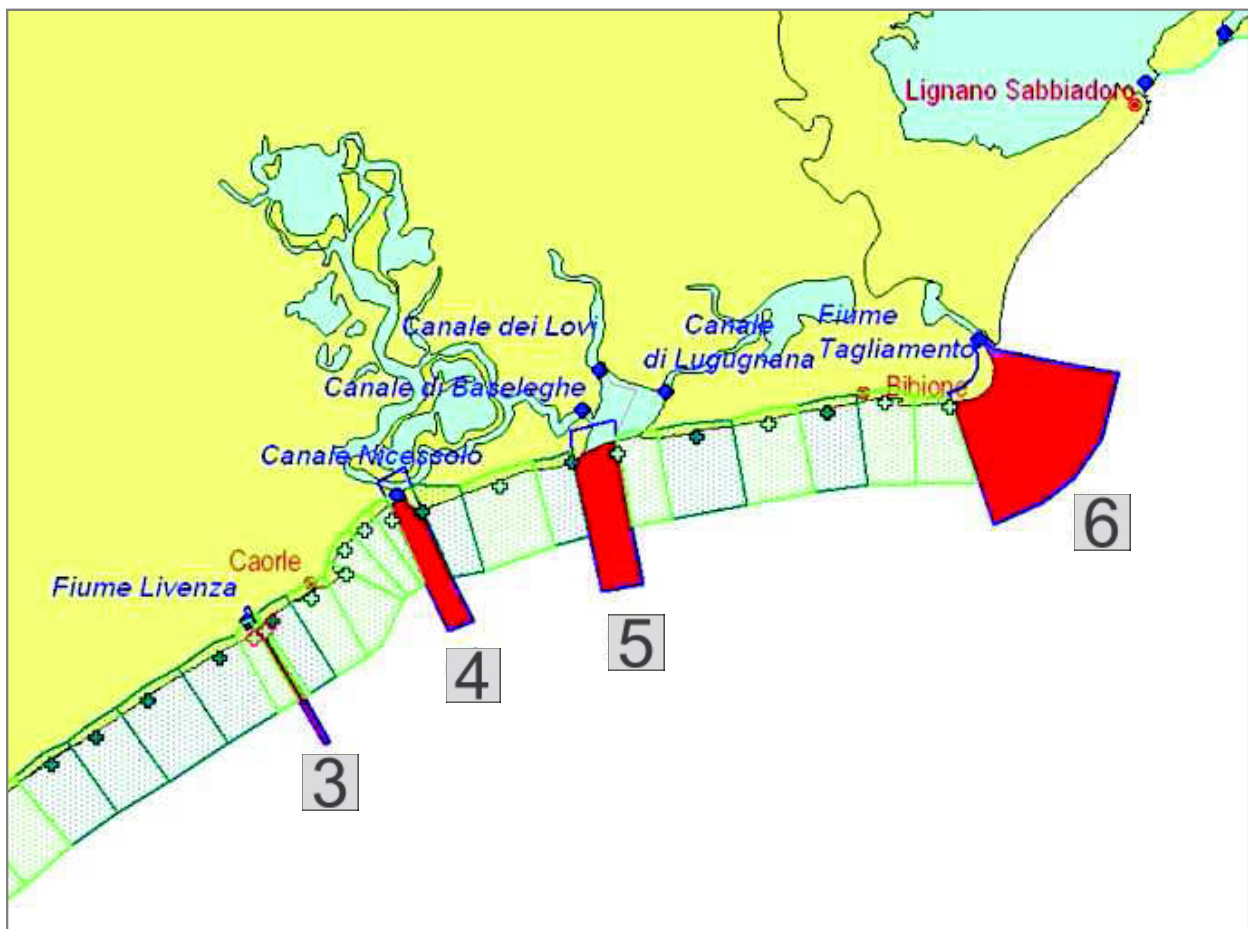

FORBIDDEN BEACH AREAS FORBIDDEN TO BATHING FOR SAFETY

Forbidden bathing areas: municipalità of Jesolo

- 1) From LIDO left bank of Sile's mouth to the centre of the mouth, matching with the municipal border of Cavallino Treporti.
- 2) From Laguna Morta left bank of Piave's mouth to the right bank of the mouth.

Prevention Department – Health Service and Public Health

FORBIDDEN BEACH AREAS FORBIDDEN TO BATHING FOR SAFETY

Forbidden bathing areas: municipalità of Caorle

- 3) 20 meters north from the beginning of the left barrage in the Livenza's mouth to 20 meters south from the beginning of the right barrage.
- 4) from the right bank of Canale Nicesolo-Fiume Lemene's mouth to the mouth's right bank 20 meters from the beginning of the barrage.
- 5) From the municipal border's limit with San Michele al Tagliamento to the right bank of Lovi's barrage.

Forbidden bathing areas: municipality of San Michele al Tagliamento

- 6) From the river Tagliamento's mouth centre matching with the municipal-regional border to the initial border of the bathing area called "Bibione-imbocco lama del Rivellino".