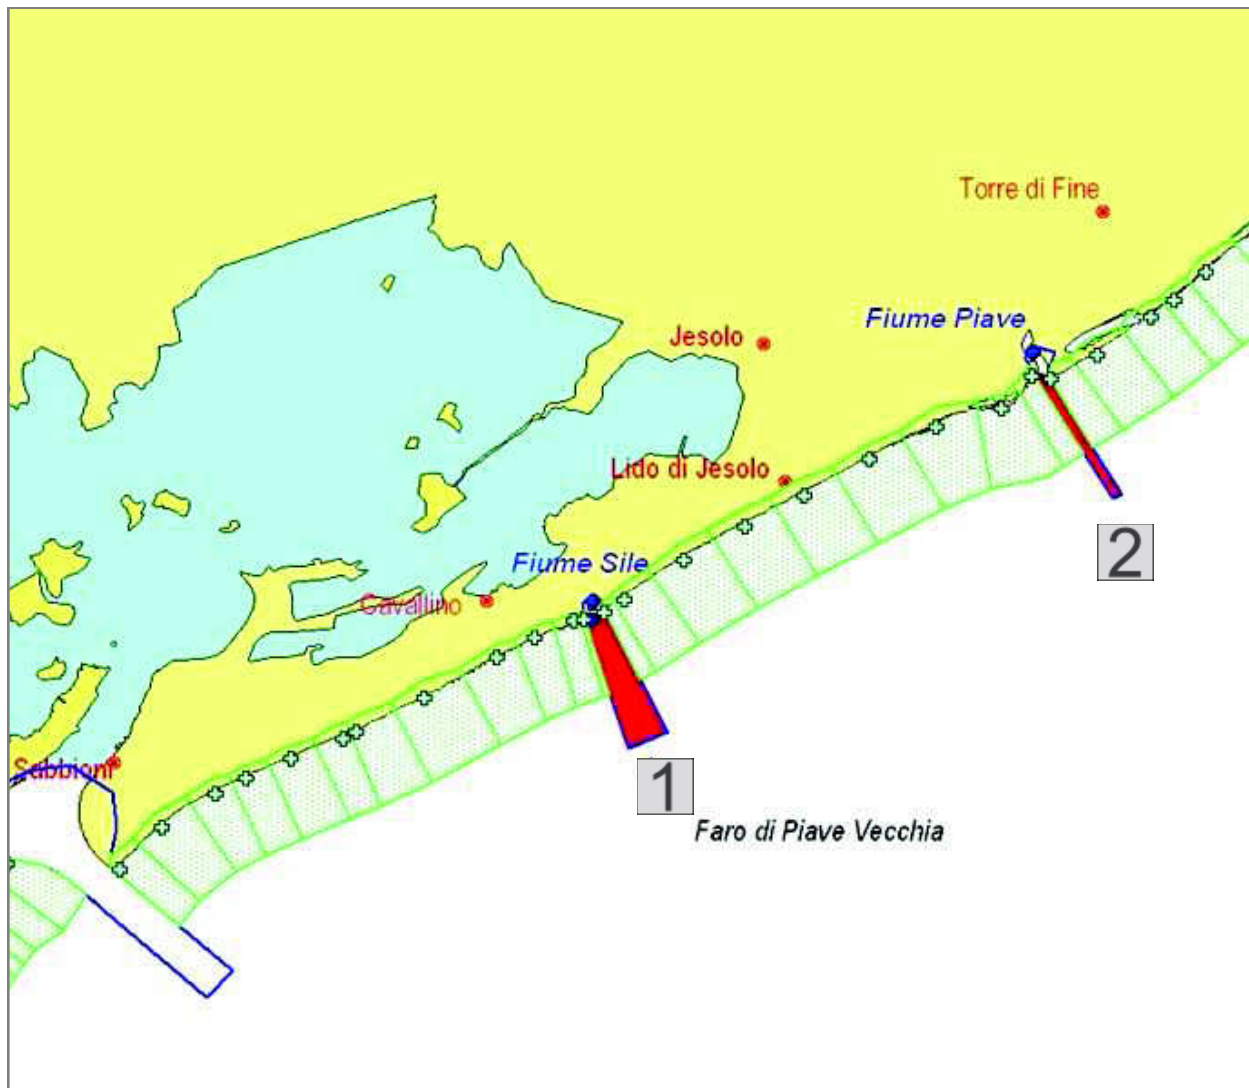

FORBIDDEN BEACH AREAS FORBIDDEN TO BATHING FOR SAFETY

Forbidden bathing areas: municipalità of Jesolo

- 1) From LIDO left bank of Sile's mouth to the centre of the mouth, matching with the municipal border of Cavallino Treporti.
- 2) From Laguna Morta left bank of Piave's mouth to the right bank of the mouth.

Prevention Department – Health Service and Public Health

FORBIDDEN BEACH AREAS FORBIDDEN TO BATHING FOR SAFETY

Forbidden bathing areas: municipalità of Caorle

- 3) 20 meters north from the beginning of the left barrage in the Livenza's mouth to 20 meters south from the beginning of the right barrage.
- 4) from the right bank of Canale Nicesolo-Fiume Lemene's mouth to the mouth's right bank 20 meters from the beginning of the barrage.
- 5) From the municipal border's limit with San Michele al Tagliamento to the right bank of Lovi's barrage.

Forbidden bathing areas: municipality of San Michele al Tagliamento

- 6) From the river Tagliamento's mouth centre matching with the municipal-regional border to the initial border of the bathing area called "Bibione-imbocco lama del Rivellino".